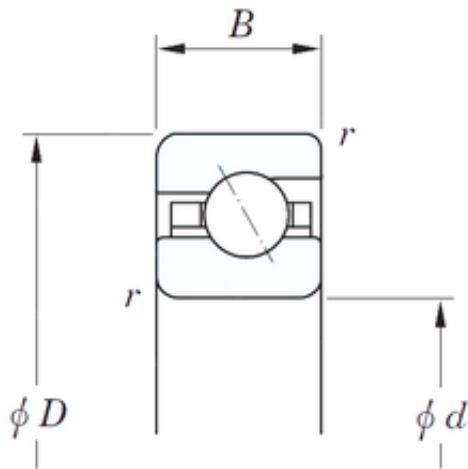

BEARING TYCA PRIVATE LTD.

228,6 mm x 244,475 mm x 7,938 mm KOYO
KBA090 angular contact ball bearings

Bearing No. KBA090

Size	228.6x244.475x7.938 mm
Bore Diameter	228,6 mm
Outer Diameter	244,475 mm
Width	7,938 mm
d	228,6 mm
D	244,475 mm
B	7,938 mm
C	7,938 mm
r	1 mm
Weight	0,29 Kg
Basic dynamic load rating (C)	11,4 kN
Bearing No.	KBA090
r(min)	1
Cr	11.4
C0r	25.6
Mass(kg)	0.290

KBA090 Bearing 2D drawings and 3D CAD models